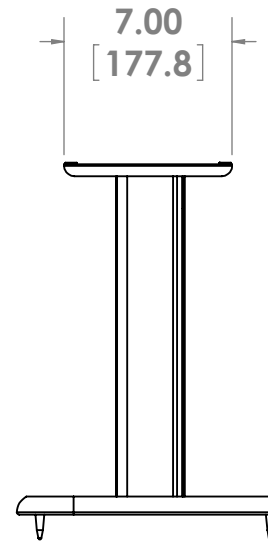

**WEIGHT CAPACITY:  
25 LBS**

PROPRIETARY AND CONFIDENTIAL  
THE INFORMATION CONTAINED IN THIS  
DRAWING IS THE SOLE PROPERTY OF  
SANUS SYSTEMS, A PRODUCT DIVISION OF  
MILESTONE AV TECHNOLOGIES. ANY  
REPRODUCTION IN PART OR AS A WHOLE  
WITHOUT THE WRITTEN PERMISSION OF  
SANUS SYSTEMS IS PROHIBITED.