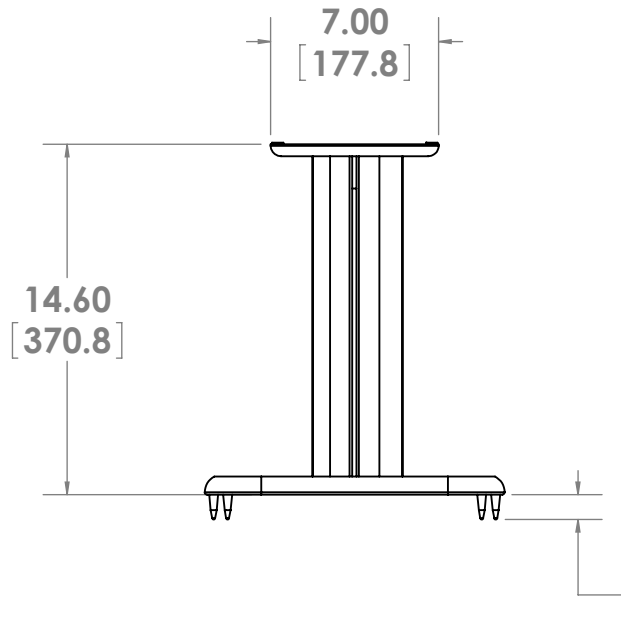

**WEIGHT CAPACITY:  
25 LBS**

PROPRIETARY AND CONFIDENTIAL  
THE INFORMATION CONTAINED IN THIS  
DRAWING IS THE SOLE PROPERTY OF  
SANUS SYSTEMS, A PRODUCT DIVISION OF  
MILESTONE AV TECHNOLOGIES. ANY  
REPRODUCTION IN PART OR AS A WHOLE  
WITHOUT THE WRITTEN PERMISSION OF  
SANUS SYSTEMS IS PROHIBITED.