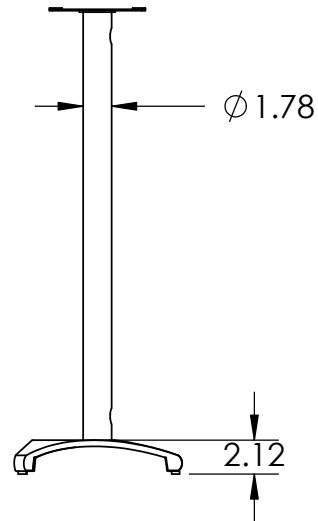

Maximum Speaker Capacity 25lbs (9.3kg)

Model	Height (in)
EF20	20
EF24	24
EF28	28

	NAME	DATE
DRAWN	NAS	9/27/05
CHECKED		
ENG APPR.		
MFG APPR.		
Q.A.		

**SANUS SYSTEMS**

TITLE:

**EF20, EF24, EF28**

**PROPRIETARY AND CONFIDENTIAL**  
THE INFORMATION CONTAINED IN THIS DRAWING IS THE SOLE PROPERTY OF SANUS SYSTEMS. ANY REPRODUCTION IN PART OR AS A WHOLE WITHOUT THE WRITTEN PERMISSION OF SANUS SYSTEMS IS PROHIBITED.

Euro Foundations

SCALE: 1:12

SHEET 1 OF 1