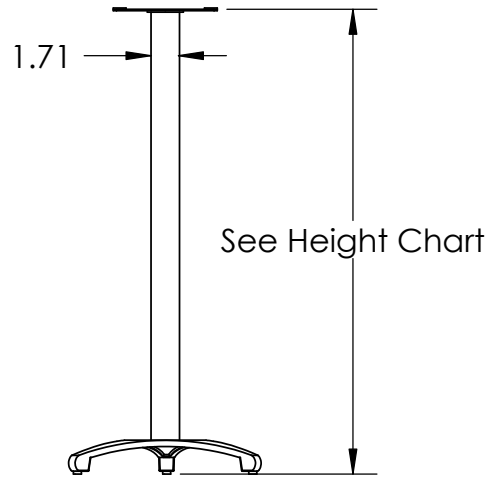

Maximum Speaker Capacity 25lbs (9.3kg)

Model	Height (in)
EF20	20
EF24	24
EF28	28

	NAME	DATE
DRAWN	NAS	9/27/05
CHECKED		
ENG APPR.		
MFG APPR.		
Q.A.		

**SANUS SYSTEMS**

TITLE:

**EF20, EF24, EF28**

**PROPRIETARY AND CONFIDENTIAL**  
THE INFORMATION CONTAINED IN THIS DRAWING IS THE SOLE PROPERTY OF SANUS SYSTEMS. ANY REPRODUCTION IN PART OR AS A WHOLE WITHOUT THE WRITTEN PERMISSION OF SANUS SYSTEMS IS PROHIBITED.

Euro Foundations

SCALE: 1:12

SHEET 1 OF 1