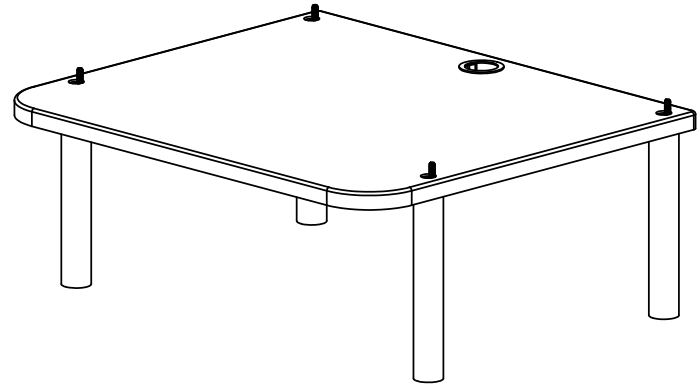

Maximum Shelf Capacity: 80lbs.

Accessories	Description
EFP5	5" High Pillars
EFP12	12" High Pillars

	NAME	DATE	<b>SANUS SYSTEMS</b> TITLE: <h1 style="text-align: center;">EFASII</h1>
DRAWN	NAS	10/11/05	
CHECKED			
ENG APPR.			
MFG APPR.			
Q.A.			
Euro Furniture			
SCALE: 1:8			SHEET 1 OF 1