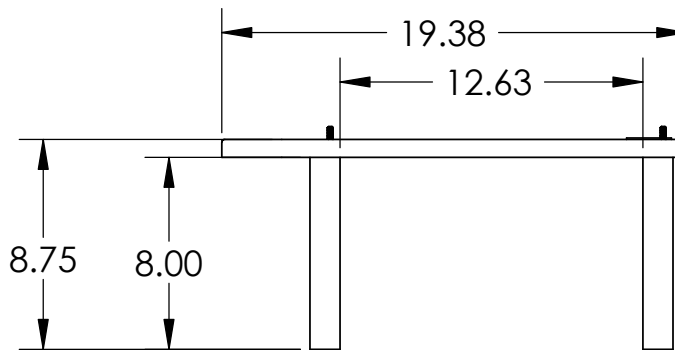

Maximum Shelf Capacity: 80lbs.

Accessories	Description
EFP5	5" High Pillars
EFP12	12" High Pillars

	NAME	DATE	<b>SANUS SYSTEMS</b> TITLE: <h1 style="text-align: center;">EFASII</h1>
DRAWN	NAS	10/11/05	
CHECKED			
ENG APPR.			
MFG APPR.			
Q.A.			
Euro Furniture			
SCALE: 1:8			SHEET 1 OF 1