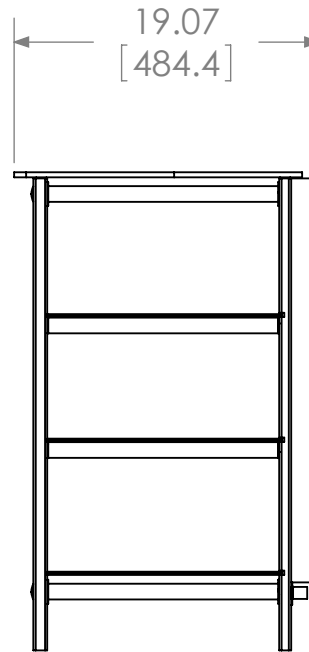

TOP SHELF CAPACITY
110 LBS
MID SHELF CAPACITY
50 LBS
BOTTOM SHELF CAPACITY
70 LBS

8MM TEMPERED GLASS

5MM TEMPERED GLASS

	NAME	DATE	SANUS SYSTEMS
ENGINEER	JKV	7/6/2007	
DESIGNER		1/1/2001	
APPROVED		1/1/2001	
NOTES:			TITLE: NFAV230
TEMPLATE REV.:	04		SHEET 1 OF 1