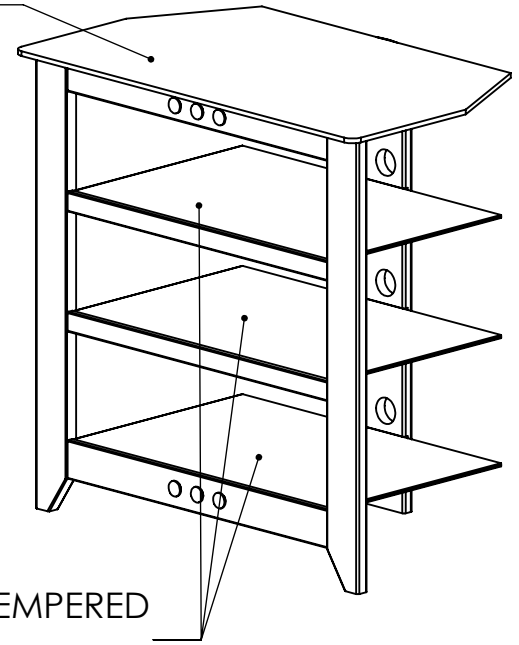

TOP SHELF CAPACITY
110 LBS
MID SHELF CAPACITY
50 LBS
BOTTOM SHELF CAPACITY
70 LBS

8MM TEMPERED GLASS

5MM TEMPERED GLASS

	NAME	DATE	SANUS SYSTEMS
ENGINEER	JKV	7/6/2007	
DESIGNER		1/1/2001	
APPROVED		1/1/2001	
NOTES:			TITLE: NFAV230
TEMPLATE REV.:	04		SHEET 1 OF 1