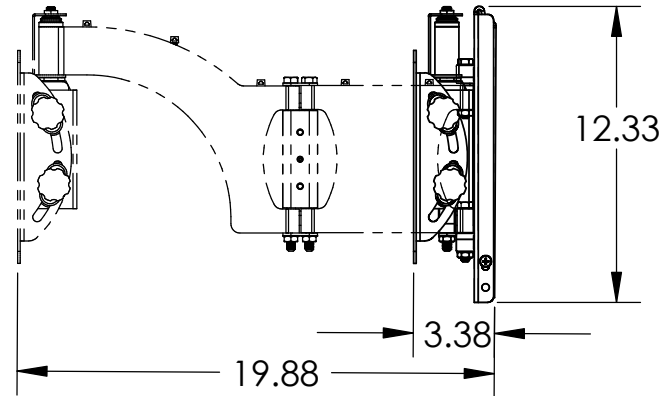

Maximum Weight Capacity: 80lbs.

	NAME	DATE
DRAWN	NAS	11/04/05
CHECKED		
ENG APPR.		
MFG APPR.		
Q.A.		

SANUS SYSTEMS

TITLE:

VM400

**PROPRIETARY AND CONFIDENTIAL**  
THE INFORMATION CONTAINED IN THIS DRAWING IS THE SOLE PROPERTY OF SANUS SYSTEMS. ANY REPRODUCTION IN PART OR AS A WHOLE WITHOUT THE WRITTEN PERMISSION OF SANUS SYSTEMS IS PROHIBITED.

Full Motion Wall Mount

SCALE: 1:8

SHEET 1 OF 1