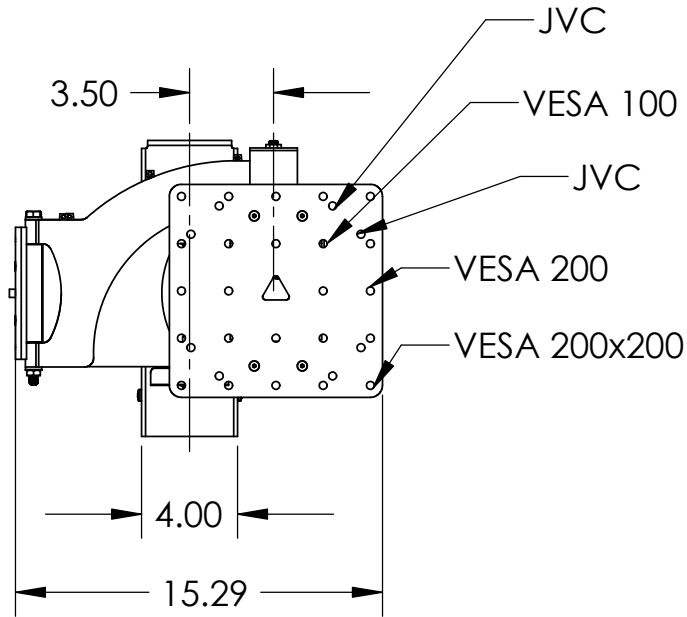

Maximum Weight Capacity: 80lbs.

	NAME	DATE
DRAWN	NAS	11/04/05
CHECKED		
ENG APPR.		
MFG APPR.		
Q.A.		

SANUS SYSTEMS

TITLE:

VM400

**PROPRIETARY AND CONFIDENTIAL**  
THE INFORMATION CONTAINED IN THIS DRAWING IS THE SOLE PROPERTY OF SANUS SYSTEMS. ANY REPRODUCTION IN PART OR AS A WHOLE WITHOUT THE WRITTEN PERMISSION OF SANUS SYSTEMS IS PROHIBITED.

Full Motion Wall Mount

SCALE: 1:8

SHEET 1 OF 1