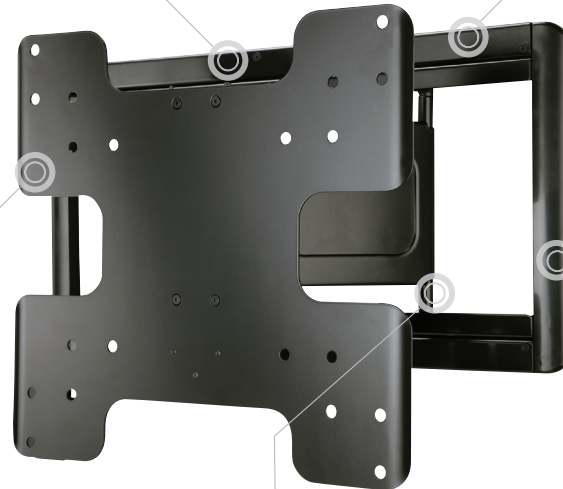

NEW SANUS Super Slim Full-Motion Mount

MODEL VMF408

Mount closer to the wall than ever before

The new Super Slim full-motion VMF408 mount for 26"– 47" TVs is the perfect way to showcase the sleek look of your ultra-thin TV. Position your flat-panel just 1.1" from the wall, while still enjoying full-motion capabilities with a touch of your finger. Plus an integrated cable management system conceals wiring within the extension arm for a finished look, free of dangling cables. The VMF408 also offers post-install leveling adjustments to ensure your TV is always perfectly positioned and a cutting edge gliding system allows your TV to shift left or right on the wall plate for ideal placement.

MODEL VMF408-B1

Full-Motion Mount
for 26"– 47" TVs

TV SIZE
26" – 47"

WEIGHT CAPACITY
60 lbs / 27.2 kg

**PRODUCT DIMENSIONS
(w x d x h)**
25.2" x 1.1"– 8" x 18"
64 x 2.8 – 20.3 x 45.7 cm

**PACKAGE DIMENSIONS
(w x d x h)**
27.7" x 18.5" x 3"
70.3 x 46.9 x 7.6 cm

PACKAGE WEIGHT
24.6 lbs / 11.2 kg

MASTER PACK QUANTITY
3

FINISH
Black – VMF408-B1

UPC
793795525512

AVAILABLE
Now

Home position keeps TV flush against the wall when not in use

Post-install leveling ensures TV is perfectly positioned, even after hanging

Toolless adjustments: extend, tilt, retract and swivel with just your hands

Cutting-edge gliding system allows TV to extend with ease and shift left or right on the wall plate for ideal placement

Super Slim mount sits just 1.1" from wall, yet extends 8"