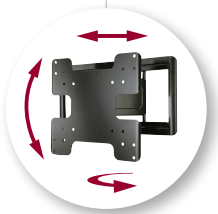

NEW SANUS Super Slim Full-Motion Mount

MODEL VMF408

Mount closer to the wall than ever before

The new Super Slim full-motion VMF408 mount for 26"– 47" TVs is the perfect way to showcase the sleek look of your ultra-thin TV. Position your flat-panel just 1.1" from the wall, while still enjoying full-motion capabilities with a touch of your finger. Plus an integrated cable management system conceals wiring within the extension arm for a finished look, free of dangling cables. The VMF408 also offers post-install leveling adjustments to ensure your TV is always perfectly positioned and a cutting edge gliding system allows your TV to shift left or right on the wall plate for ideal placement.

PACKAGE WEIGHT
24.6 lbs / 11.2 kg

MASTER PACK QUANTITY
3

FINISH
Black – VMF408-B1

UPC
793795525512

AVAILABLE
Now

Home position keeps TV flush against the wall when not in use

Post-install leveling ensures TV is perfectly positioned, even after hanging

Toolless adjustments: extend, tilt, retract and swivel with just your hands

Cutting-edge gliding system allows TV to extend with ease and shift left or right on the wall plate for ideal placement

Super Slim mount sits just 1.1" from wall, yet extends 8"