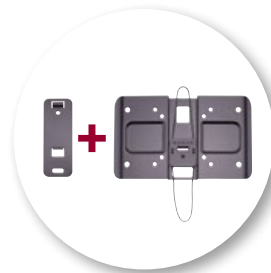

Now

UPC

793795523747

VSL12-B1 SHOWN

- Low-profile mount places TV just .62" from the wall for a sleek, thin appearance
- Click-lock feature securely locks TV onto wall plate for added security
- VESA mounting bracket fits most TVs 13" – 26"
- Two-piece design allows for a quick and easy installation

400x300

400x400

600x400

800x400

Universal

Super Slim

Click-lock

VESA-compatible