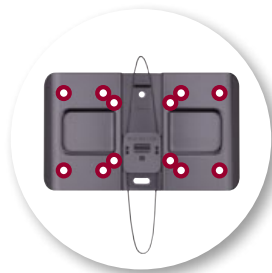

Now

UPC

793795523747

VSL12-B1 SHOWN

- Low-profile mount places TV just .62" from the wall for a sleek, thin appearance
- Click-lock feature securely locks TV onto wall plate for added security
- VESA mounting bracket fits most TVs 13" – 26"
- Two-piece design allows for a quick and easy installation

400x300

400x400

600x400

800x400

Universal

Super Slim

Click-lock

VESA-compatible