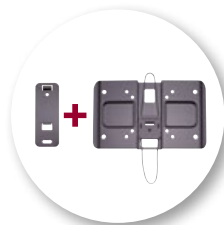

NEW SANUS VISIONMOUNT® Super Slim Low-Profile Mount

MODEL VSL12-B1

Sits small TVs incredibly close to the wall

The new SANUS VisionMount VSL12 Super Slim low-profile mount highlights the sleek look of ultra-thin flat-panel TVs by sitting them just .62" from the wall. Click-lock technology keeps a TV securely locked to the mount's wall plate for added safety and security. The VSL12 features an innovative two-piece design to make installations as quick and easy as possible. VESA mounting brackets ensure compatibility with nearly all 13" – 26" flat-panel TVs weighing up to 30 lbs.

VSL12-B1 shown

Low-profile mount places TV just .62" from the wall for a sleek, thin appearance

VESA mounting bracket fits most TVs 13" – 26"

MODEL VSL12-B1

Two-piece design allows for a quick and easy installation

Click-lock feature securely locks TV onto wall plate for added safety

NEW SANUS VISIONMOUNT® Super Slim Low-Profile Mount

MODEL VSL12

Super Slim Low-Profile Mount for 13" – 26" TVs

PRODUCT DIMENSIONS (w x d x h)

Now

UPC

793795523747

VSL12-B1 SHOWN

- Low-profile mount places TV just .62" from the wall for a sleek, thin appearance
- Click-lock feature securely locks TV onto wall plate for added security
- VESA mounting bracket fits most TVs 13" – 26"
- Two-piece design allows for a quick and easy installation