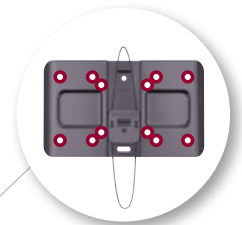

NEW SANUS VISIONMOUNT® Super Slim Low-Profile Mount

MODEL VSL12-B1

Sits small TVs incredibly close to the wall

The new SANUS VisionMount VSL12 Super Slim low-profile mount highlights the sleek look of ultra-thin flat-panel TVs by sitting them just .62" from the wall. Click-lock technology keeps a TV securely locked to the mount's wall plate for added safety and security. The VSL12 features an innovative two-piece design to make installations as quick and easy as possible. VESA mounting brackets ensure compatibility with nearly all 13" – 26" flat-panel TVs weighing up to 30 lbs.

VSL12-B1 shown

Low-profile mount places TV just .62" from the wall for a sleek, thin appearance

VESA mounting bracket fits most TVs 13" – 26"

MODEL VSL12-B1

Two-piece design allows for a quick and easy installation

Click-lock feature securely locks TV onto wall plate for added safety

NEW SANUS VISIONMOUNT® Super Slim Low-Profile Mount

MODEL VSL12

Super Slim Low-Profile Mount for 13" – 26" TVs

PRODUCT DIMENSIONS (w x d x h)

Now

UPC

793795523747

VSL12-B1 SHOWN

- Low-profile mount places TV just .62" from the wall for a sleek, thin appearance
- Click-lock feature securely locks TV onto wall plate for added security
- VESA mounting bracket fits most TVs 13" – 26"
- Two-piece design allows for a quick and easy installation